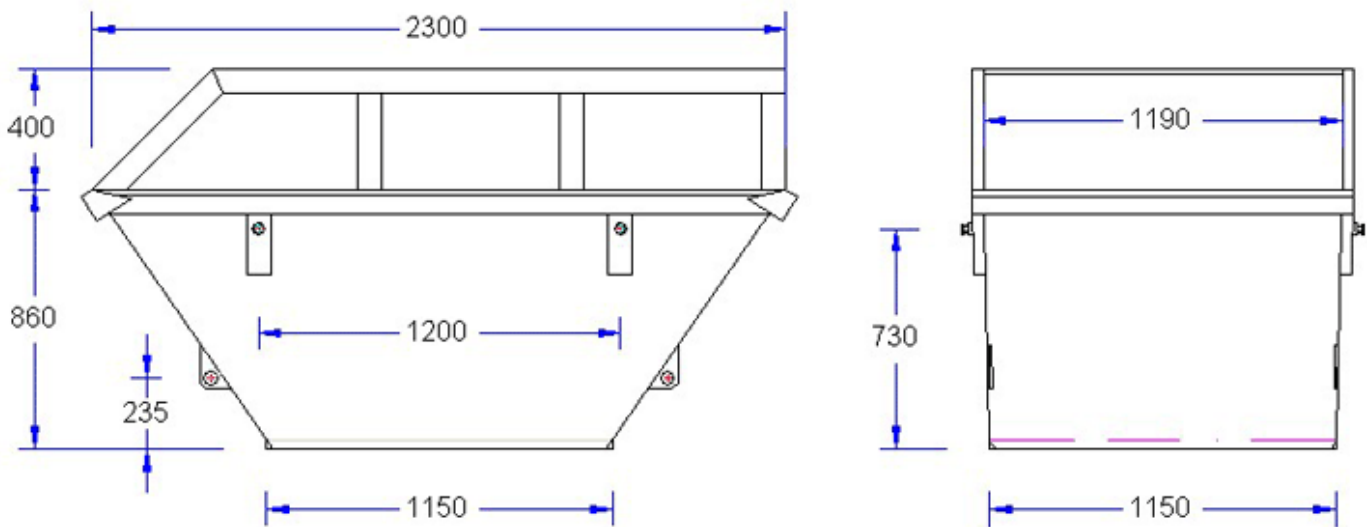

2.7m³ Bin Dimensions

The mini skips are ideal for use in the domestic market for garden cleanups, small building projects or alterations to properties.

With the compact size of the skips, a smaller, lighter 3 ton vehicle is used to deliver & remove them which makes them very versatile in the removal of rubble from areas where a large truck has difficulty with access.

These skips can be very effective at sites such as small townhouses and shopping malls.

Mini Skip